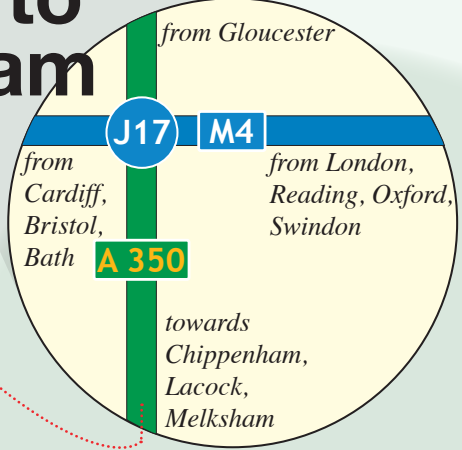

Getting to Melksham

Using public transportation

Flights
We're just 30 miles from Bristol Airport (taxi and hire cars available) and 80 miles from London (Heathrow), from where there's an express coach service to Melksham daily at 18:45. Services from Heathrow run through the day to Chippenham, six miles from us by taxi or bus.

Bus/Coach
Express coach from Victoria coach station (London) daily at 18:00. Bus service X72 from Bath stops right outside Well House Manor (hourly). Bus service 234 from Chippenham and Trowbridge (hourly) stops five minutes' walk away at Melksham Market Place.

Taxi
Taxis are available at local railway stations in Chippenham, Bradford-on-Avon, Westbury and Trowbridge, all of which are within 15 miles.

We enjoy a wide range of public transport options; please email or phone us for further options and specific advice for your journey.

Well House Manor
48 Spa Road
Melksham, Wiltshire SN12 7NY
PH +44 (0) 1225 709 638
<http://www.wellhousemanor.co.uk>

Distances (to Melksham)

Aberdeen	535
Bath	15
Birmingham	115
Brighton	130
Bristol	40
Cambridge	160
Canterbury	180
Cardiff	170
Chippenham	10
Devises	10
Dover	195
Edinburgh	400
Glasgow	400
Hull	225
Leeds	205
Liverpool	205
London	110
Manchester	195
Newcastle	290
Norwich	230
Oxford	65
Plymouth	140
Reading	70
Salisbury	40
Southampton	65
Stratford upon Avon	75
Swansea	110
Swindon	30
Trowbridge	10
Westbury	15
York	215